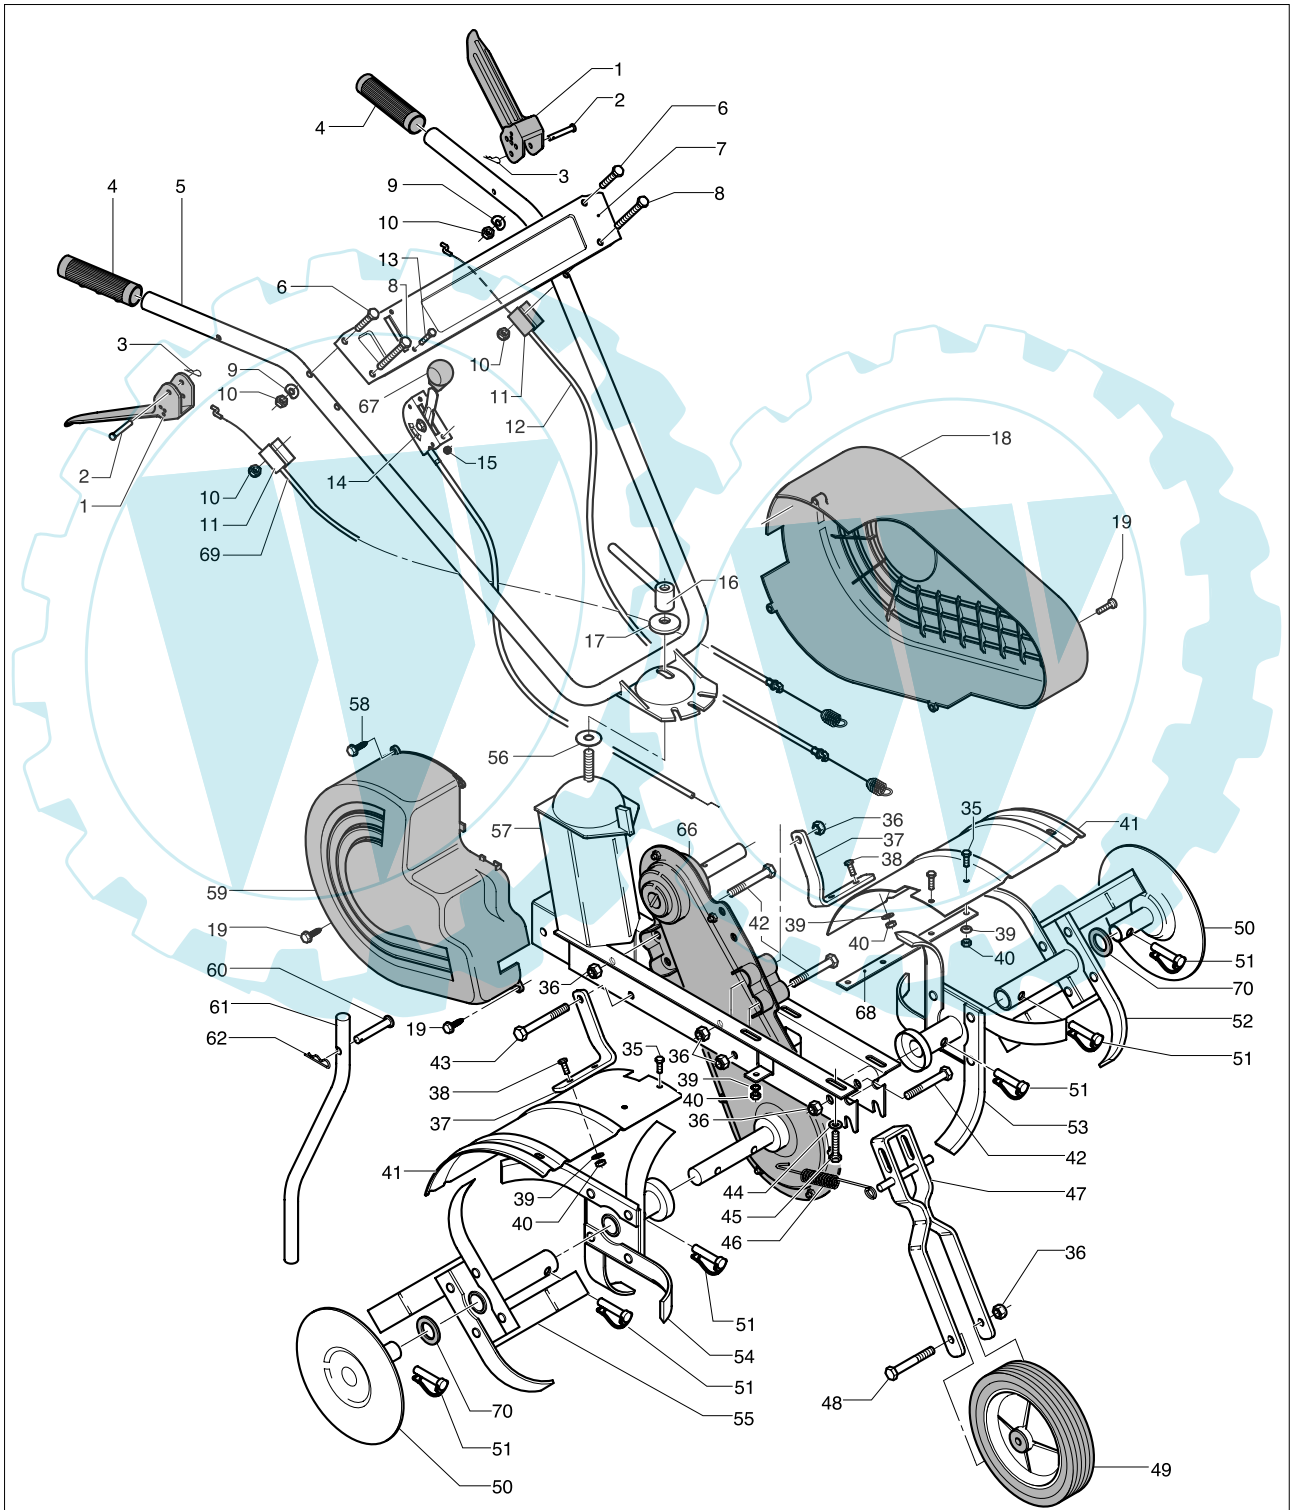

ELECTROLUX OUTDOOR PRODUCTS

brand	McCulloch; Partner

date	2002-01	SHEET 1/5

Model

MPT 55R
FT5054RB

Product number

9538783-18 McCulloch
9538781-12 Partner

The Electrolux Group. The world's No.1 choice.

Ihr Ersatzteilspezialist im Internet